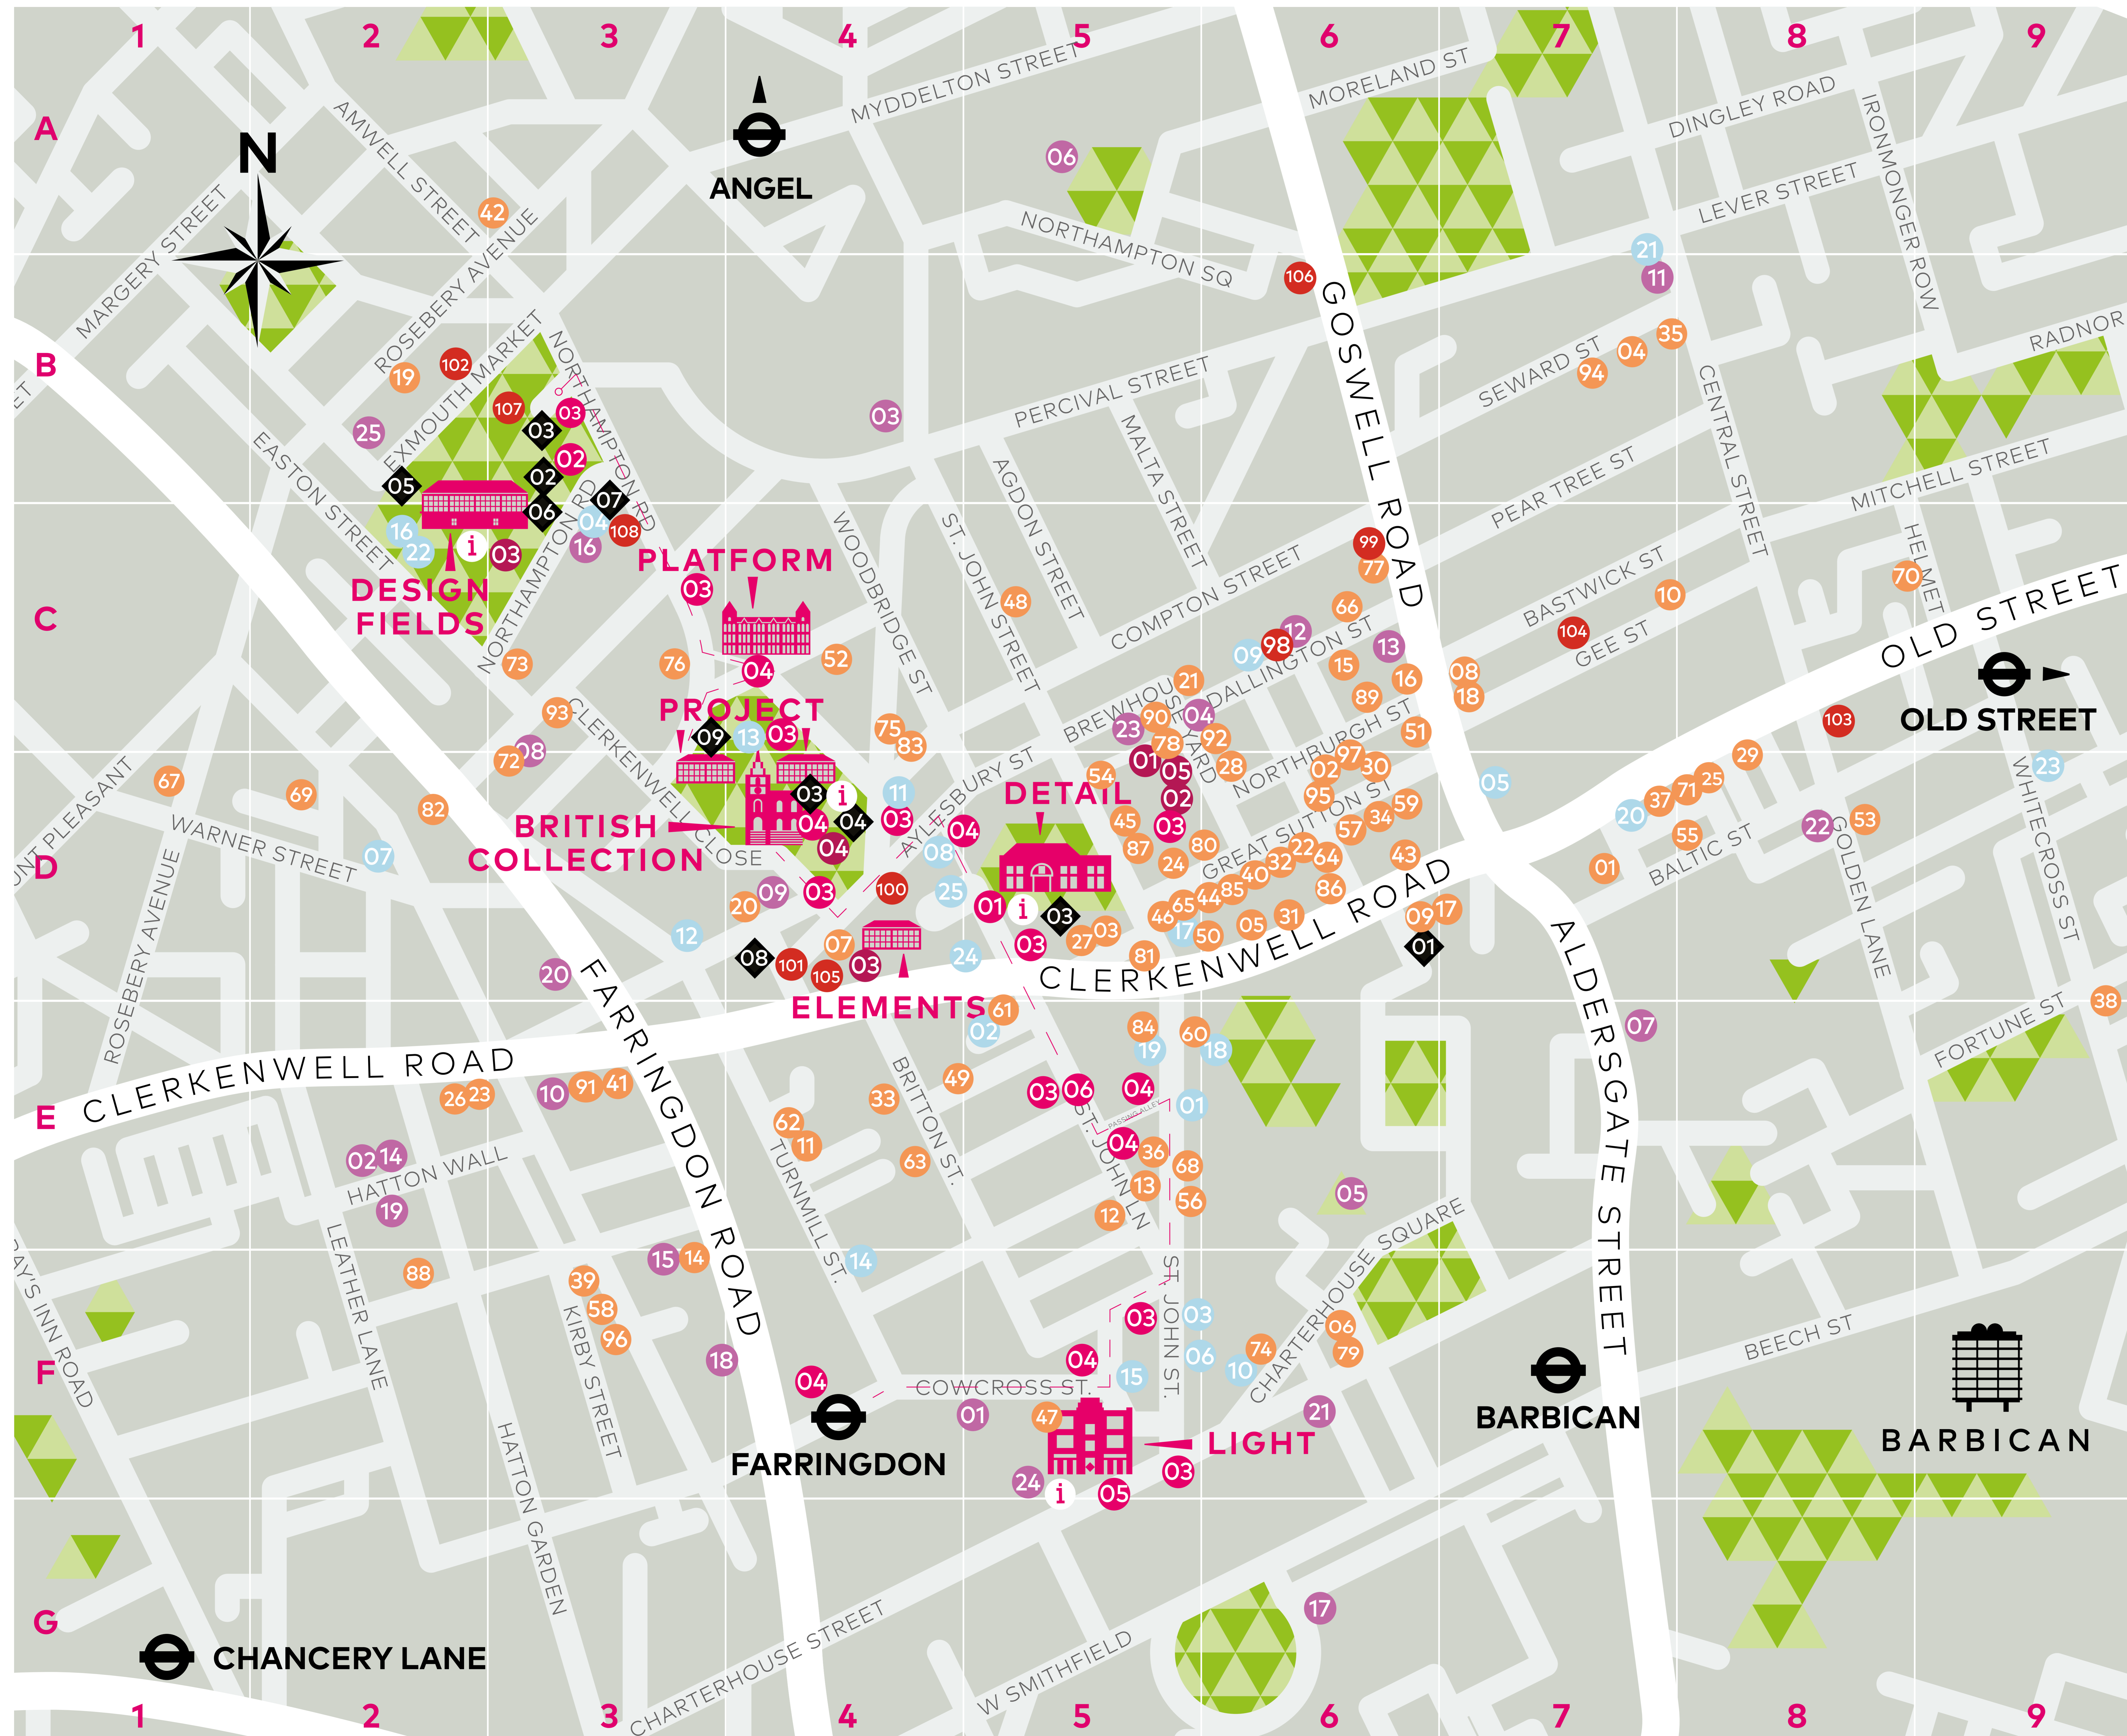

CLERKENWELL DESIGN WEEK

21-23 MAY 2019

Sponsored By

Key

- Exhibition:
- Showroom:
- Pop-up showroom:
- CDW presents:
- Installations:
- Fringe:
- Food and Drink:
- Other destinations:

Showrooms	Map ref	Map ref	Map ref
2tec2	01 D7	Modern Glide	12 E5
ABL UK	02 D6	Modus	65 D5
Abstracta	03 D5	Morgan	66 C6
Actiu	04 B7	Moroso & Cattalani & Smith	67 D1
Alca Office	05 D6	Mosa	68 E5
Allermuir	06 F6	naughtone	69 D2
Altro	07 D4	NORR11	70 C8
Andreu World	08 C7	Northern Lights	12 E5
Applelec	02 D6	ob&b	02 D6
Arper	09 D6	Ocee Design	71 D8
Arrow Group	10 C7	Optelma Architectural Lighting	72 D3
Assman Office Furniture	11 E4	Orangebox	73 C3
Atkinson Group	12 E5	Palau	01 D7
Balma UK	12 E5	Paragon Carpets	74 F6
Bene	13 E5	Parkside	75 C4
Bert Frank	14 F3	Piemme Ceramiche	76 C3
Bisley	15 C6	PORCELANOSA Group	77 C6
BOEN	16 C6	PRO-TEK™ WPC flooring	02 D6
Boss Design	17 D7	ruutu	42 A3
Bralco	18 C7	Sedus	78 D5
Brunner UK	19 B2	Senator	79 F6
Burland Technology Solutions	12 E5	Shaw Contract	80 D6
Buronomic	02 D6	Sitland	34 D6
By Bailey	20 D4	Skandiform	62 E4
Caffia Coffee Group	10 C7	SketchUp	49 E4
Camira	21 C5	skinflint	61 E5
Cantarutti	12 E5	Solus	81 D5
Casala	01 D7	Spacestor	82 D2
Ceramiche Caesar	22 D6	Staverton	83 C4
Clarus	23 E2	Stellar Works	84 E5
Connection	24 D5	Strähle	53 D8
Cosentino City London	25 D8	Sven Christiansen	74 F6
Creatif	26 E2	Tarkett Desso	85 D6
Crucial Trading	95 D5	Thinking Works	86 D6
Dauphin	27 D5	TOTO	87 D5
Davison Highley	28 D6	Turkish Trade Center, Architecture & Design	88 F2
Deadgood	29 D8	Ultrafabrics	89 C6
Design Hub Clerkenwell	10 C7	Umbrella Furniture	90 C5
Dieffebi	18 C7	Vantage Spaces	82 D2
Domus	30 D6	THE VAULT	12 E5
Duraflor	10 C7	Verco	91 E3
Duravit	31 D6	Vescom	92 C6
Edge Design	32 D6	VICALVI	93 C3
ege carpets	33 E4	Vtec Group	10 C7
Era	34 D6	WELLTEK by Office Blueprint	94 B7
Flokk	35 B7	Wilkhahn	95 D6
The Floor Hub	12 E5	William Hands	96 F3
Forbo Flooring Systems	36 E5	Workplace House	62 E4
Forma 5	37 D7	Workstories	97 D6
Formetiq	10 C7	Your Workspace	34 D6
Forza Doors	12 E5		
Fredericia	38 D9		
Frem Group	39 F3		
The Gallery Clerkenwell	40 D6		
Gresham Office Furniture	41 E3		
Haiken	42 A3		
Hansgrohe	43 D6		
Hawwoods	44 D6		
Haworth UK	45 D5		
Hayche	46 D5		
Hitch Mylius	47 F5		
Hotbox	34 D6		
Humanscale	48 C5		
Icons of Denmark	49 E4		
Ideal Standard	50 D6		
Interface	51 C6		
Invicta	12 E5		
Isomi	52 C4		
James Tobias	12 E5		
JBH Acoustics	53 D8		
JDD Joint Design Direction	54 D5		
JPKMA Global	16 C6		
Knauf Clerkenwell	55 D8		
Koleksiyon	53 D8		
Koplus	54 D5		
Kusch+Co	56 E5		
Kvadrat Soft Cells	57 D6		
Leyform	12 E5		
Lintex	58 F3		
Luxy	05 D6		
Maine	95 D6		
Mapei UK	59 D6		
MARAZZI	60 E5		
MARK Product	61 E5		
MATERIA	62 E4		
Max Furniture	63 E4		
Metalcon	10 C7		
Milani	18 C7		
Milliken	64 D6		
Momentum Transport	19 E2		
Paul Archer Design	20 D3		
PRP	21 F6		
shedkm	22 D8		
Studio Egret West	23 C5		
Temple Cycles	24 F5		
Thornton Tomasetti	25 B2		
Food and Drink			
Après Food Co.	01 E5		
The Artisan of Clerkenwell	02 E5		
Barsmith	03 F5		
Bourne & Hollingsworth	04 C2		
Breddos Tacos	05 D7		
Clerkenwell & Social	06 F5		
The Coach Clerkenwell	07 D2		
The Dovecot	08 D4		
Forage Cafe	09 C6		
Gaucha Smithfield	10 F6		
Granger & Co.	11 D4		
The Green	12 D3		
Greyhound on the Green	13		
Iberica Farringdon	14 F4		
Lazybones	15 F5		
Leaf or Sizzle	16 C2		
LE CELLAR	17 D5		
Luca	18 E6		
Monsieur Le Duck	19 E5		
Nusa Kitchen - Old St	20 D7		
PALATINO	21 A7		
Velopresso	22 C2		
The Whitecross Tap	23 D9		
The Zetter Hotel	24 D4		
The Zetter Townhouse	25 D4		
CDW Presents			
'Be, Well' Pavilion	01 E5		
Community	02 B3		
Decade	03 B3		
Decade	03 D3		
Decade	03 C4		
Decade	03 D4		
Decade	03 D4		
Decade	03 D5		
Decade	03 D5		
Decade	03 E5		
Decade	03 F5		
Decade	03 F5		
Once Upon A Time	04 C4		
Once Upon A Time	04 D4		
Once Upon A Time	04 D4		
Once Upon A Time	04 E5		
Once Upon A Time	04 F4		
Once Upon A Time	04 F5		
Once Upon A Time	04 F5		
Reflect Us	05 F5		
Scale Rule	06 E5		
Installations			
Herman Miller presents Aeron Hockey	01 D5		
BottleHouse™	02 D5		
Hawwoods Bus & Van	03 E5		
Selux	04 D4		
workagile	05 D5		
Other Destinations			
Arper Bloggers' Lounge	01 D6		
Conversations at Clerkenwell	02 B3		
eporta	03 B3		
eporta	03 D4		
eporta	03 D5		
Karndean	04 D4		
Media Gallery	05 B2		
Moth Pavilion	06 C3		
Press Office	07 B3		
VIP Lounge	08 D4		
Campari	09 C3		
Exhibitions			
Design Fields	C3		
Platform	C4		
Project	D4		
British Collection	D4		
Elements	D4		
Detail	D5		
Light	F5		